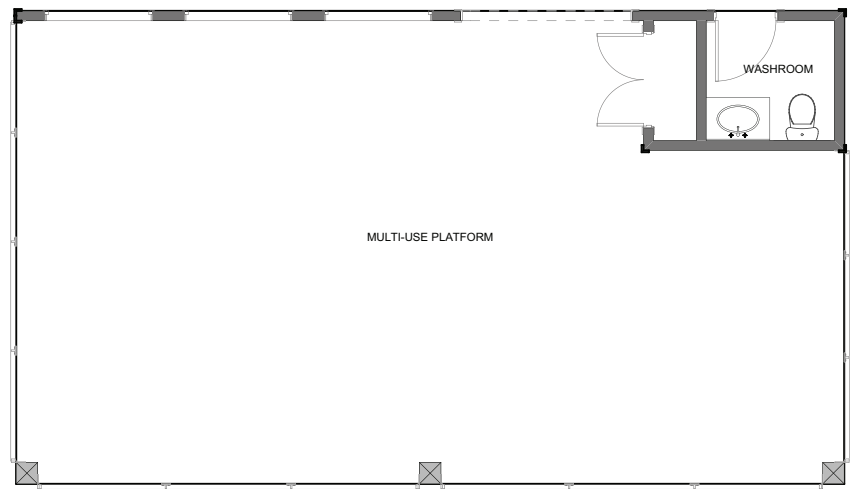

THE
CABIN
COLLECTION

MAIN FLOOR

BASEMENT LEVEL

FEATURES

- Beach Storage Lockers
- Multipurpose covered platform with lakeview.

WOODLANDSHORES
ON COWICHAN LAKE

LAKE HOUSE