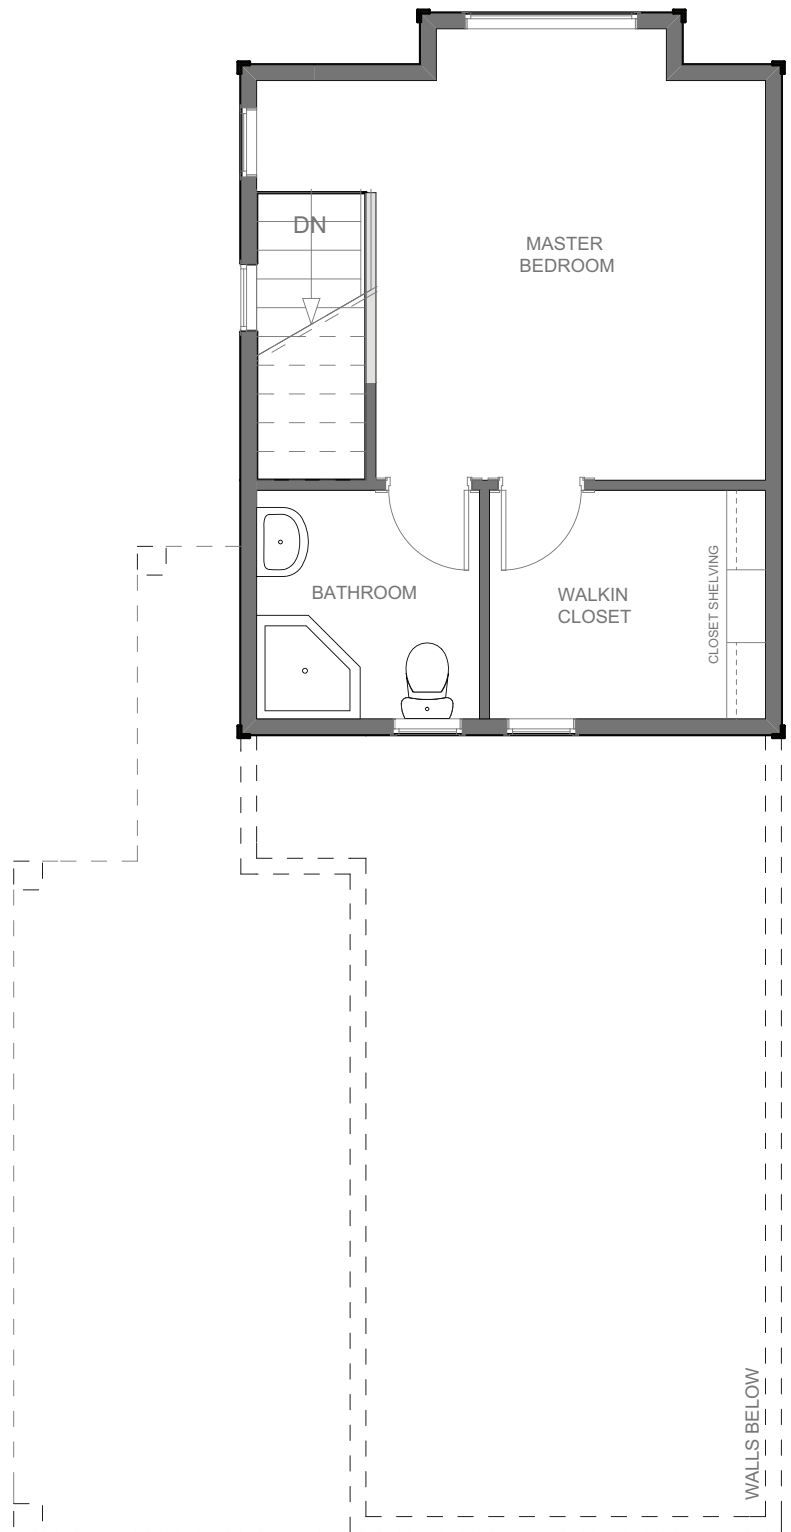

THE  
CABIN  
COLLECTION

**FLEXIBLE LOFT OPTIONS**

Loft floor plans are designed to create multiple sleeping options, that can change to accommodate to your family's life stages.

**MASTER BEDROOM  
INCLUDES WALK-IN CLOSET**

WOODLAND SHORES  
ON COWICHAN LAKE

**UPPER FLOOR PLAN 4**

MASTER BEDROOM PLAN: **\$3,500**