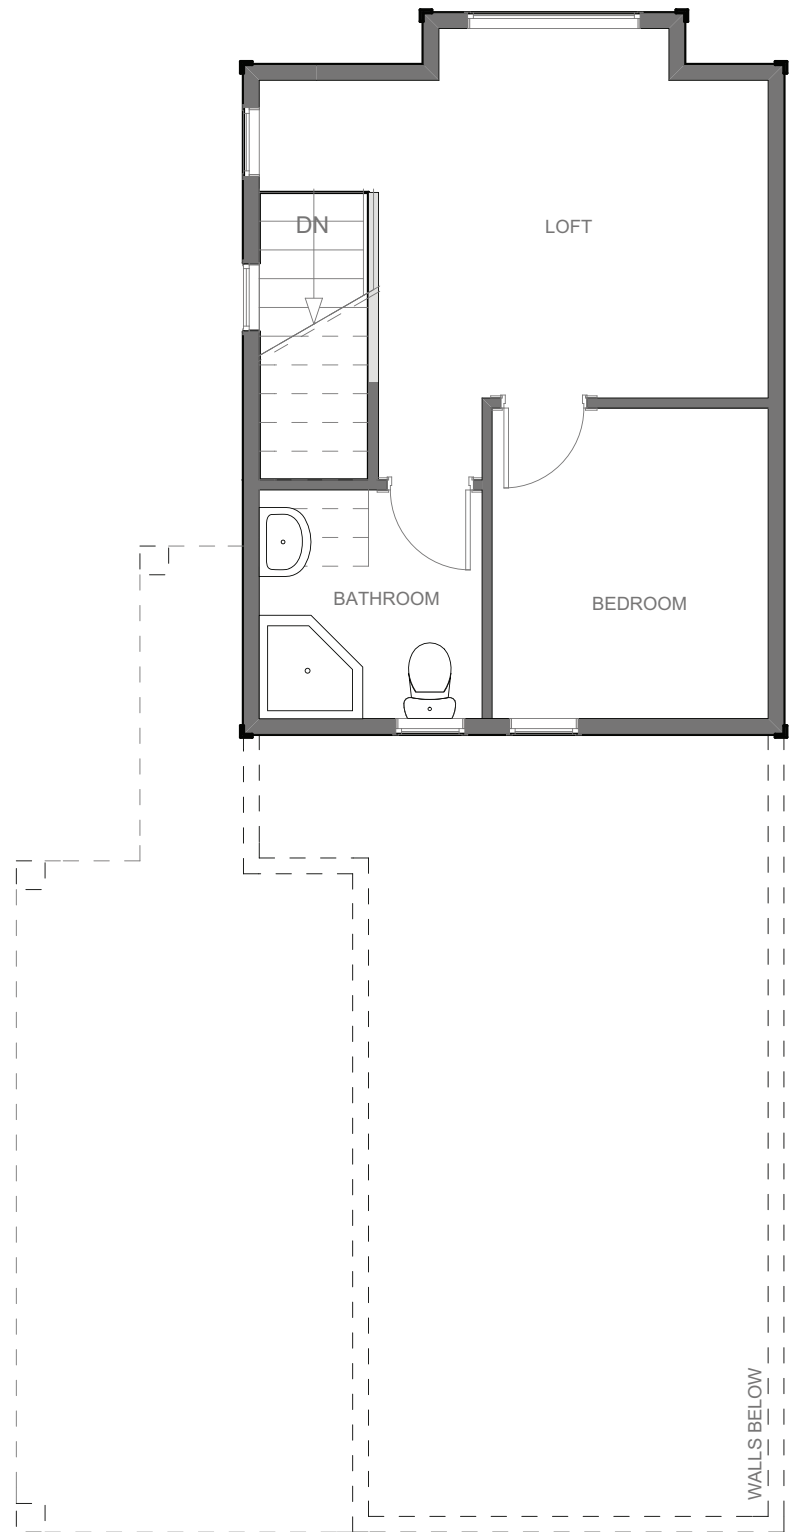

THE
CABIN
COLLECTION

FLEXIBLE LOFT OPTIONS

Loft floor plans are designed to create multiple sleeping options, that can change to accommodate to your family's life stages.

ONE BEDROOM

WOODLAND SHORES
ON COWICHAN LAKE

UPPER FLOOR PLAN 3

BEDROOM PLAN: \$2,500