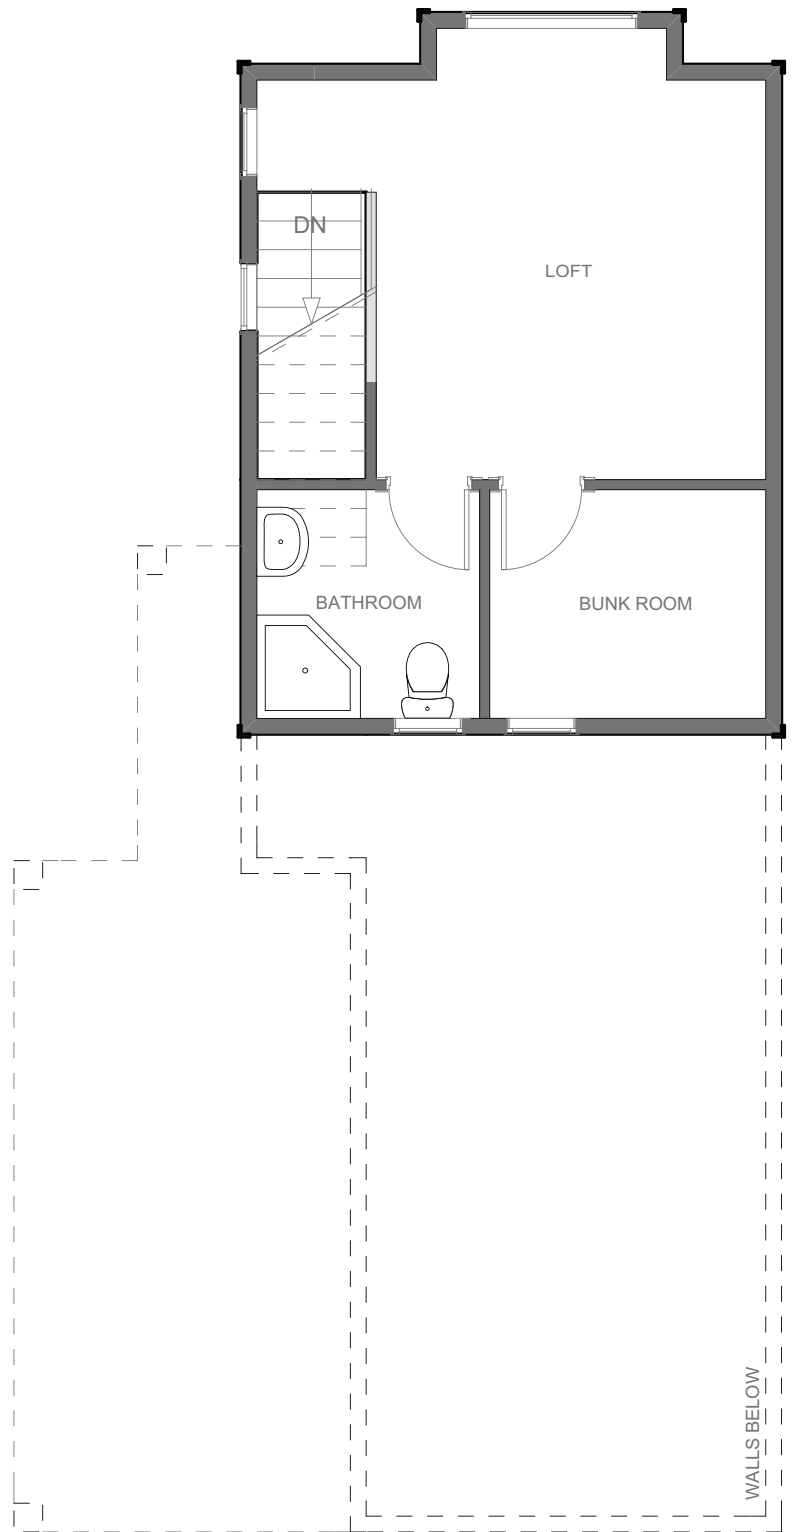

THE
CABIN
COLLECTION

FLEXIBLE LOFT OPTIONS

Loft floor plans are designed to create multiple sleeping options, that can change to accommodate to your family's life stages.

BUNK BED ROOM

WOODLAND SHORES
ON COWICHAN LAKE

UPPER FLOOR PLAN 2

BUNK PLAN: \$2,500